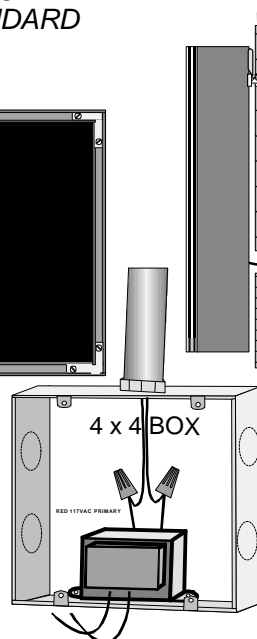

## SPECIFICATIONS

**DSA-42470**

- TYPE:** ----- DIGITAL
- DISPLAY:** ----- 4-DIGIT, 7 SEGMENT LED (*SUPER BRIGHT*)
- CHARACTER HEIGHT:** ----- 7" HR / MIN
- VISIBILITY:** ----- 500 + Ft.
- POWER REQUIREMENTS:** -- 12 vac 1.3A Trasformer (PLUG IN OR OPEN FRAME)
- FRAME:** ----- ALUMINUM (BLACK ANODIZED FINISH)
- DIMENSIONS:** ----- 12.25" x 28.25" x 1.35"
- WEIGHT:** ----- 10 lbs.
- OPERATING TEMP.:** ----- 17° TO 150° F
- HUMIDITY:** ----- 0% TO 95% NON-CONDENSING

## FEATURES:

- REAL TIME CLOCK 12/24 HR. SELECTABLE.
- AUTOMATIC DAY LIGHT AND STANDARD TIME CORRECTION.
- 10 YEAR LITHIUM BATTERY.

Wall or Open Frame Transformer, Customer to specify.

NOTCHED HANGER AND WALL TRANSFORMER ARE **STANDARD**